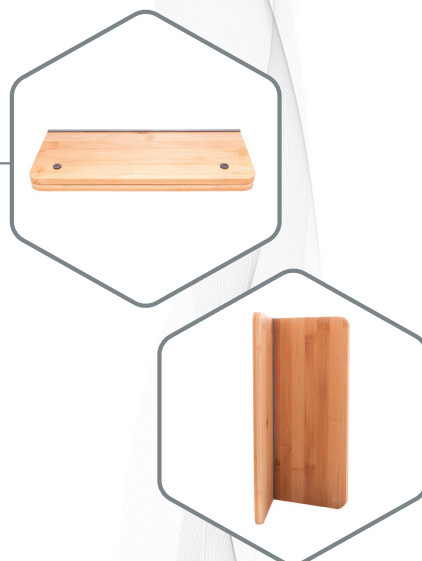

BAMBU

REF: 220022
220022

Master: 30

Tábua de Bambu Round 20cm x 20cm x 1cm - Lyor

REF: 5934
5934

Master: 20

Tábua para Corte de Bambu com Silicone Dobrável 32cm x 27cm x 1cm - Lyor

QUEIJEIRA

REF: 2254
2254

Master: 72

Queijeira de Aço Inox Prime 7,2cm x 10cm - Lyor

REF: 7403
7403

Master: 8

Queijeira de Cristal com Tampa Renaissance 20cm - Lyor

REF: 7404
7404

Master: 8

Queijeira de Cristal com Tampa Empire 20cm - Lyor

BOWL, PRATO E TRAVESSA

REF: 1290
1290

Master: 48

Bowl de Vidro Coração Balls 13,5cm x 12cm x 5cm - Lyor

REF: 1291
1291

Master: 48

Bowl de Vidro Coração Balls Âmbar Metalizado 13,5cm x 12cm x 5cm - Lyor

REF: 7836
7836

Master: 96

Bowl de Cristal Clover 9cm x 5cm - Lyor